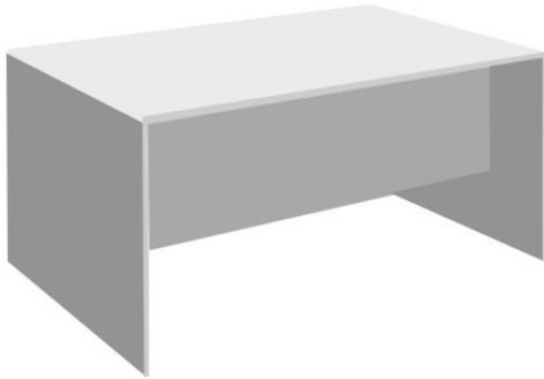

Temporary Office / Building Site Essentials

abn188